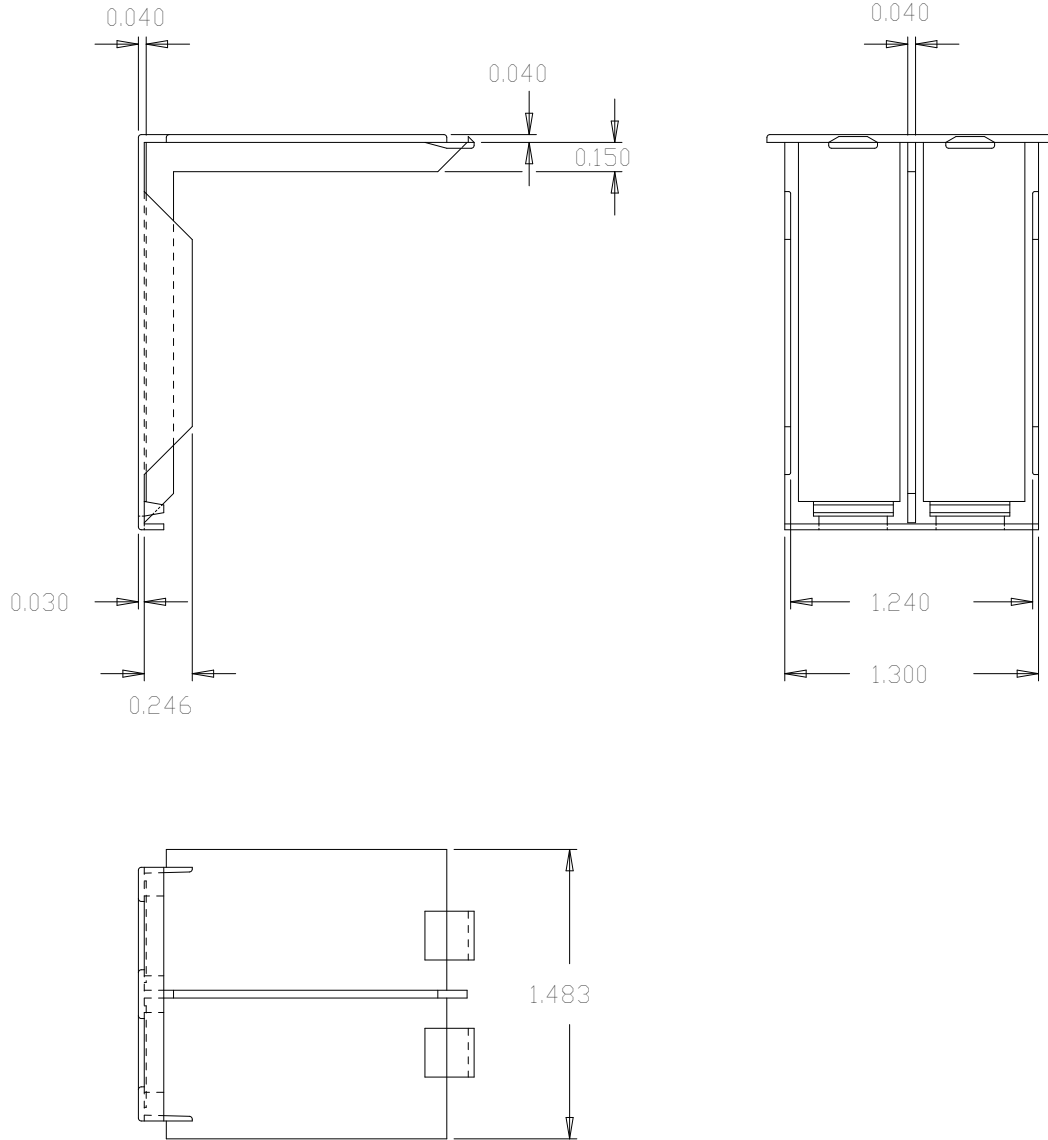

Part No. A04787

147 x 7/8" 'A' Range Extra Wide  
Full Insulation Cover

Dimensions in inches.